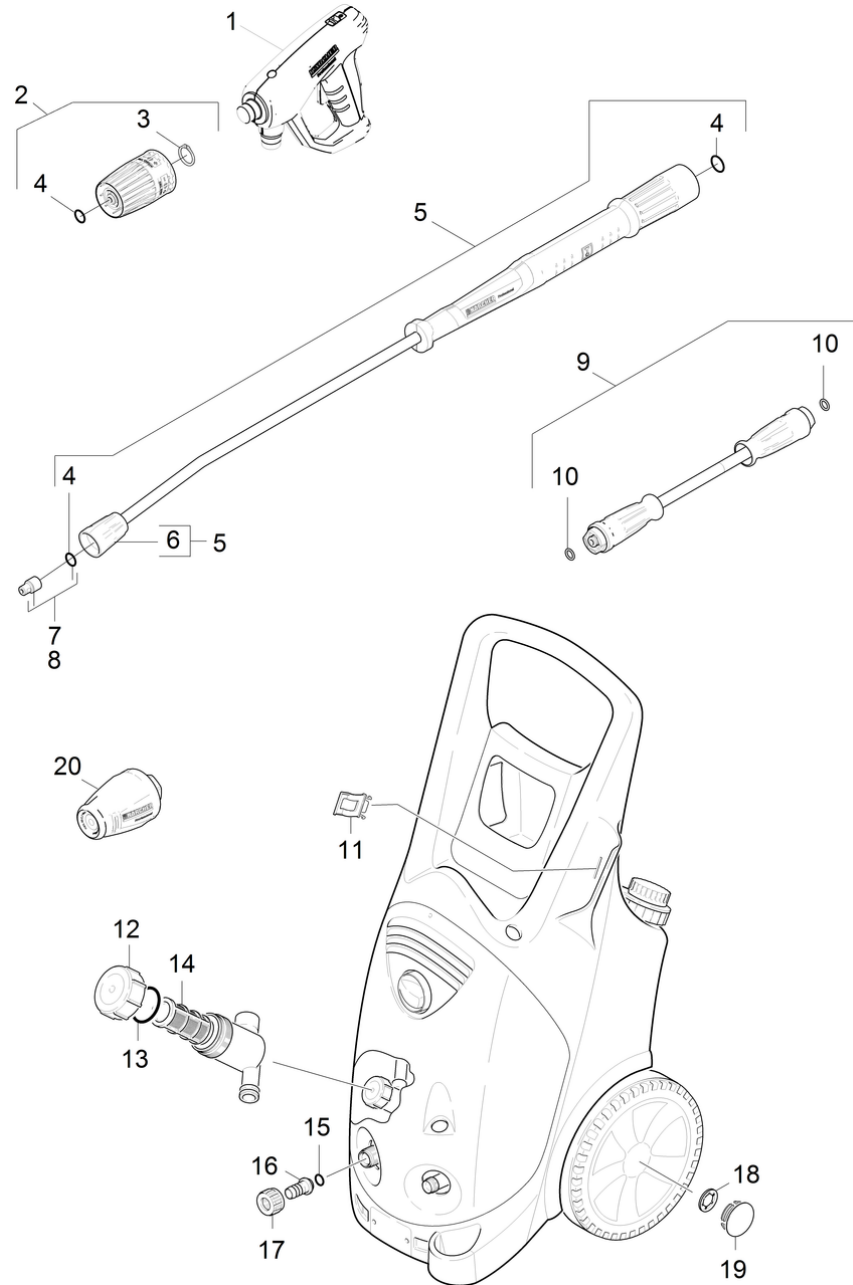

# 1030 Short spare parts list (1.286-913.3)

Professional \ High pressure cleaner cold water \ Electric motor \ HD 10/25-4 S Plus \*EU-I \ Short spare parts list

## 1030 Short spare parts list (1.286-913.3)

Professional \ High pressure cleaner cold water \ Electric motor \ HD 10/25-4 S Plus \*EU-I \ Short spare parts list

POS	Article no.	Description	Quantity	Unit
1	4.118-005.0	EASY!Force Advanced	1.000	ST
2	4.118-008.0	Rotary controller TR 416L	1.000	ST
3	7.343-069.0	Locking ring 25x1,2-1.4122 DIN 471	1.000	ST
4	2.880-001.0	Spare part set seals TR	1.000	ST
5	4.112-000.0	Jet pipe TR 1050 mm	1.000	ST
6	4.112-011.0	Protection part TR only for replacement	1.000	ST
7	2.113-009.0	Power nozzle TR 25047	1.000	ST
8	2.113-020.0	Nozzle chemical TR 25250	1.000	ST
9	6.110-031.0	Hose assembly TR rotatable DN8 31,5MPa 1	1.000	ST
10	2.880-154.0	O-Ring kit	1.000	ST
11	5.044-666.0	Holder jet pipe	1.000	ST
12	5.064-453.0	Cover qusty grey	1.000	ST
13	5.363-613.0	Seal	1.000	ST
14	6.414-681.0	Filter cartridge	1.000	ST
15	6.362-161.0	O-Ring seal 19,3 X 2,4	1.000	ST
16	5.443-291.0	Hose stem	1.000	ST
17	5.310-076.0	Nut	1.000	ST
18	6.343-162.0	Lock washer -25	1.000	ST
19	2.889-086.0	Set wheel cap	1.000	ST
20	4.114-027.0	Dirt blaster TR 050 Prof.	1.000	ST