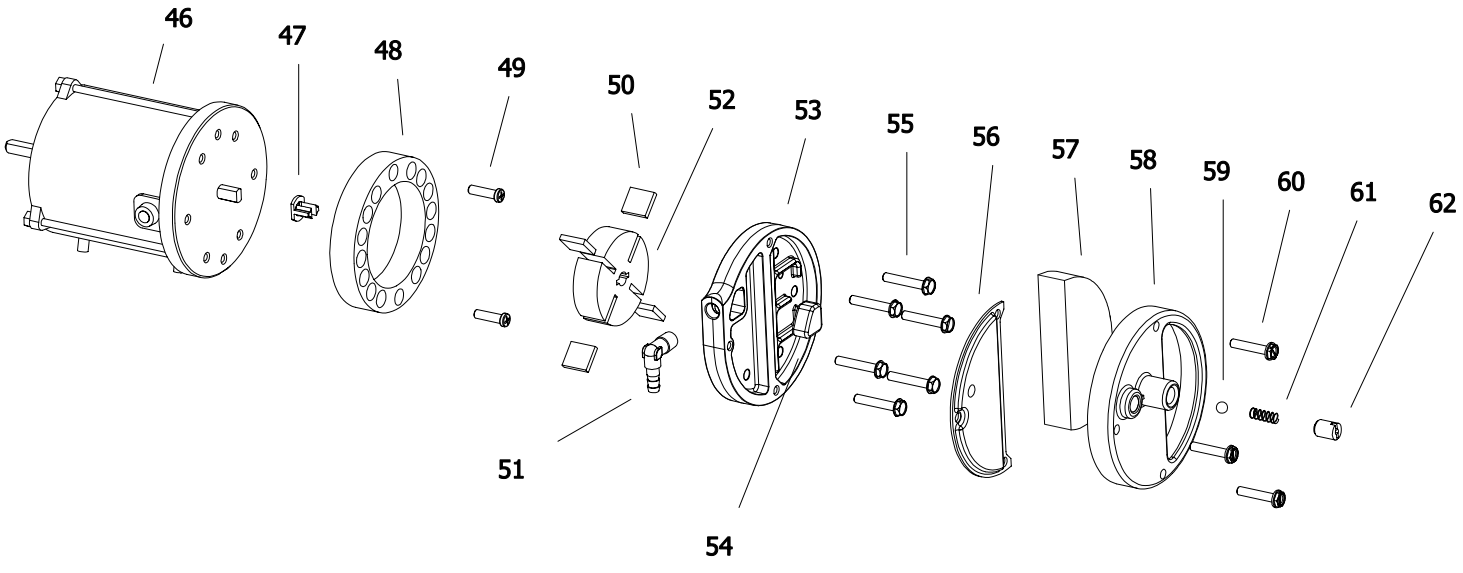

B 35 CED MODEL 2012

UNIT 1

ILLUSTRATED PARTS BREAKDOWN

From Serial Number: 32108431

Edizione 2012
Rev. B

B 35 CED MODEL 2012

UNIT 2

ILLUSTRATED PARTS BREAKDOWN

A

From Serial Number: 32108431

Rev. B - May 2012

4103.925 WHEEL KIT

Pos.	Code NR	Description
1	4110.121	UPPER SHELL
2	4162.893	PLASTIC HANDLE
3	4100.666	COVER CAP
4	4102.125	PRESSURE GAUGE CAP
5	4103.685	FAN GUARD
6	4100.662	FAN
7	4111.885	ELECTRONIC IGNITOR
8	4110.187	MOTOR BRACKET
9	4150.553	BUMPER
10	4111.831	HT CABLE
11	4110.337	BIFILAR ELECTRODES
12	4100.664	NOZZLE ADAPTER
13	4110.394	WASHER
14	4110.393	WASHER
15	4161.315	SCREW
16	4160.618	NUT
17	4100.101	NOZZLE BRACKET
18	4100.648	NOZZLE
19	4110.115	COMBUSTION CHAMBER
20	4100.658	PHOTOCELL BRACKET
21	4110.564	PHOTOCELL ASSEMBLY
22	4110.535	LOWER SHELL
23	4104.170	CLIP NUT
24	4106.110	TERMINAL BOARD
25	4160.646	CABLE PROTECTION
26	4160.639	RIVET POP
27	4110.292	CAPACITOR
28	4110.451	POWER CORD
29	4150.528	STRAIN RELIEF
30	4109.592	NUT
31	4106.179	ON/OFF SWITCH
32	4110.560	RIGHT PANEL
33	4110.113	FRONT FRAME BRACKET
34	4110.560	LEFT PANEL
34	4110.794	LEFT PANEL FROM SERIAL NUMBER 32117091
35	4104.196	FLAME-OUT CONTROL
36	4100.656	LOCKNUT
37	4110.514	REAR FRAME BRACKET
38	4103.891	FUEL TANK CAP