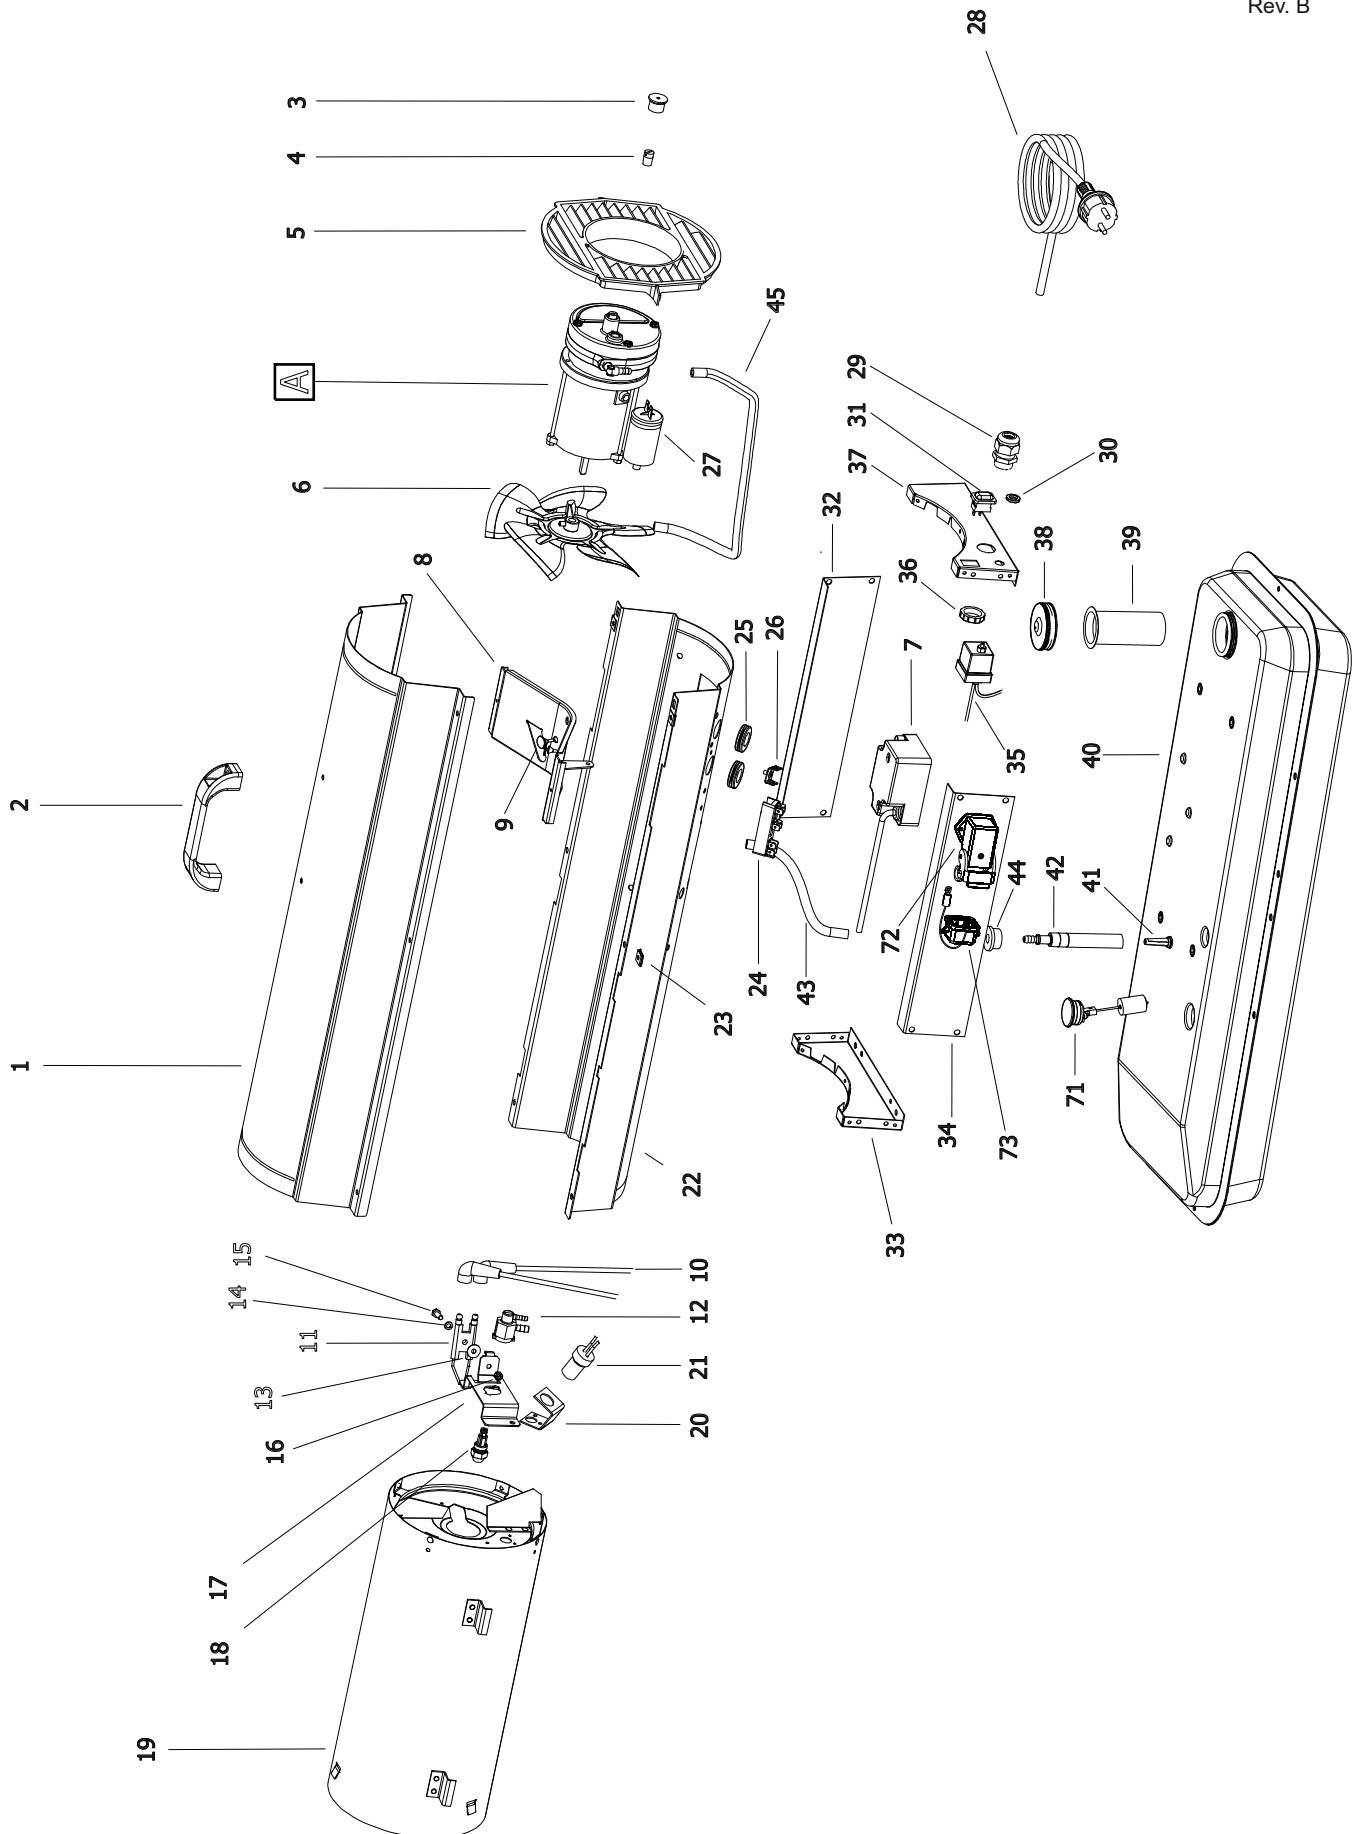

B 35 CED MODEL 2012

UNIT 1

ILLUSTRATED PARTS BREAKDOWN

From Serial Number: 32108431

Edizione 2012
Rev. B

B 35 CED MODEL 2012

UNIT 2

ILLUSTRATED PARTS BREAKDOWN

A

From Serial Number: 32108431

Rev. B - May 2012

4103.925 WHEEL KIT

Pos.	Code NR	Description
1	4110.121	UPPER SHELL
2	4162.893	PLASTIC HANDLE
3	4100.666	COVER CAP
4	4102.125	PRESSURE GAUGE CAP
5	4103.685	FAN GUARD
6	4100.662	FAN
7	4111.885	ELECTRONIC IGNITOR
8	4110.187	MOTOR BRACKET
9	4150.553	BUMPER
10	4111.831	HT CABLE
11	4110.337	BIFILAR ELECTRODES
12	4100.664	NOZZLE ADAPTER
13	4110.394	WASHER
14	4110.393	WASHER
15	4161.315	SCREW
16	4160.618	NUT
17	4100.101	NOZZLE BRACKET
18	4100.648	NOZZLE
19	4110.115	COMBUSTION CHAMBER
20	4100.658	PHOTOCELL BRACKET
21	4110.564	PHOTOCELL ASSEMBLY
22	4110.535	LOWER SHELL
23	4104.170	CLIP NUT
24	4106.110	TERMINAL BOARD
25	4160.646	CABLE PROTECTION
26	4160.639	RIVET POP
27	4110.292	CAPACITOR
28	4110.451	POWER CORD
29	4150.528	STRAIN RELIEF
30	4109.592	NUT
31	4106.179	ON/OFF SWITCH
32	4110.560	RIGHT PANEL
33	4110.113	FRONT FRAME BRACKET
34	4110.560	LEFT PANEL
34	4110.794	LEFT PANEL FROM SERIAL NUMBER 32117091
35	4104.196	FLAME-OUT CONTROL
36	4100.656	LOCKNUT
37	4110.514	REAR FRAME BRACKET
38	4103.891	FUEL TANK CAP