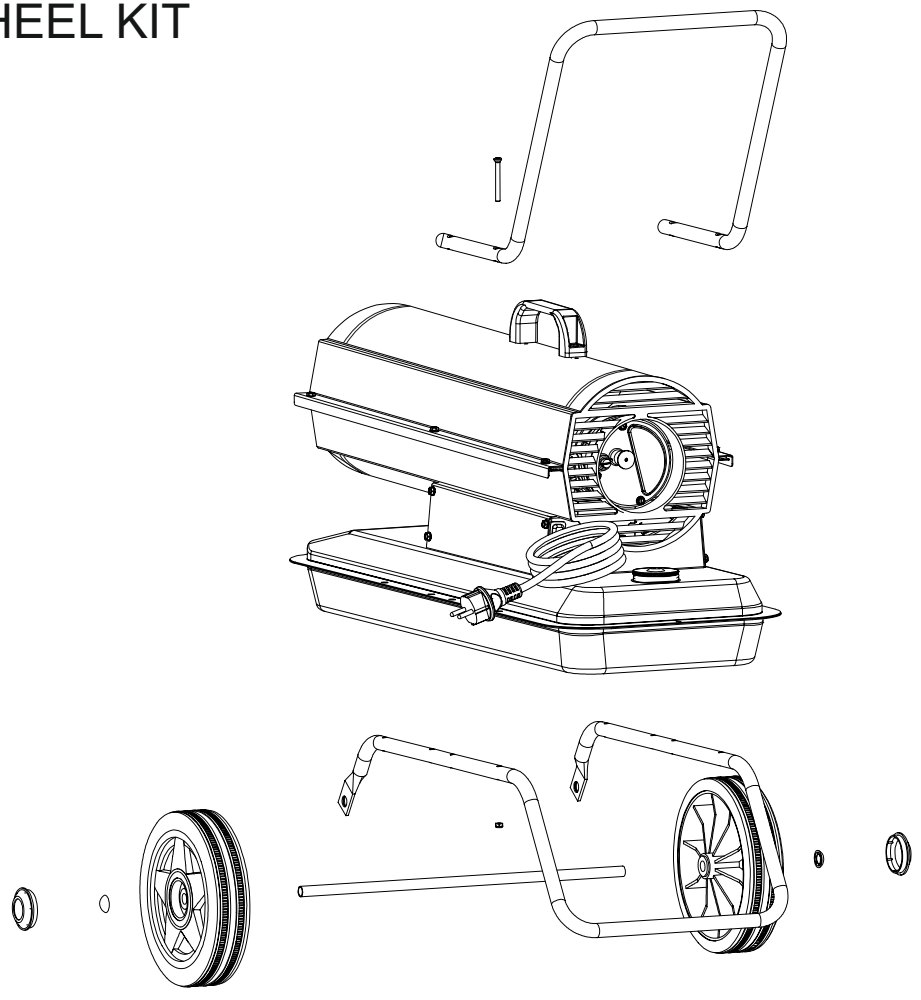

B 35 CED MODEL 2012

UNIT 1

ILLUSTRATED PARTS BREAKDOWN

From Serial Number: 32108431

Edizione 2012
Rev. B

B 35 CED MODEL 2012

UNIT 2

ILLUSTRATED PARTS BREAKDOWN

A

From Serial Number: 32108431

Rev. B - May 2012

4103.925 WHEEL KIT

Pos.	Code NR	Description
1	4110.121	UPPER SHELL
2	4162.893	PLASTIC HANDLE
3	4100.666	COVER CAP
4	4102.125	PRESSURE GAUGE CAP
5	4103.685	FAN GUARD
6	4100.662	FAN
7	4111.885	ELECTRONIC IGNITOR
8	4110.187	MOTOR BRACKET
9	4150.553	BUMPER
10	4111.831	HT CABLE
11	4110.337	BIFILAR ELECTRODES
12	4100.664	NOZZLE ADAPTER
13	4110.394	WASHER
14	4110.393	WASHER
15	4161.315	SCREW
16	4160.618	NUT
17	4100.101	NOZZLE BRACKET
18	4100.648	NOZZLE
19	4110.115	COMBUSTION CHAMBER
20	4100.658	PHOTOCELL BRACKET
21	4110.564	PHOTOCELL ASSEMBLY
22	4110.535	LOWER SHELL
23	4104.170	CLIP NUT
24	4106.110	TERMINAL BOARD
25	4160.646	CABLE PROTECTION
26	4160.639	RIVET POP
27	4110.292	CAPACITOR
28	4110.451	POWER CORD
29	4150.528	STRAIN RELIEF
30	4109.592	NUT
31	4106.179	ON/OFF SWITCH
32	4110.560	RIGHT PANEL
33	4110.113	FRONT FRAME BRACKET
34	4110.560	LEFT PANEL
34	4110.794	LEFT PANEL FROM SERIAL NUMBER 32117091
35	4104.196	FLAME-OUT CONTROL
36	4100.656	LOCKNUT
37	4110.514	REAR FRAME BRACKET
38	4103.891	FUEL TANK CAP