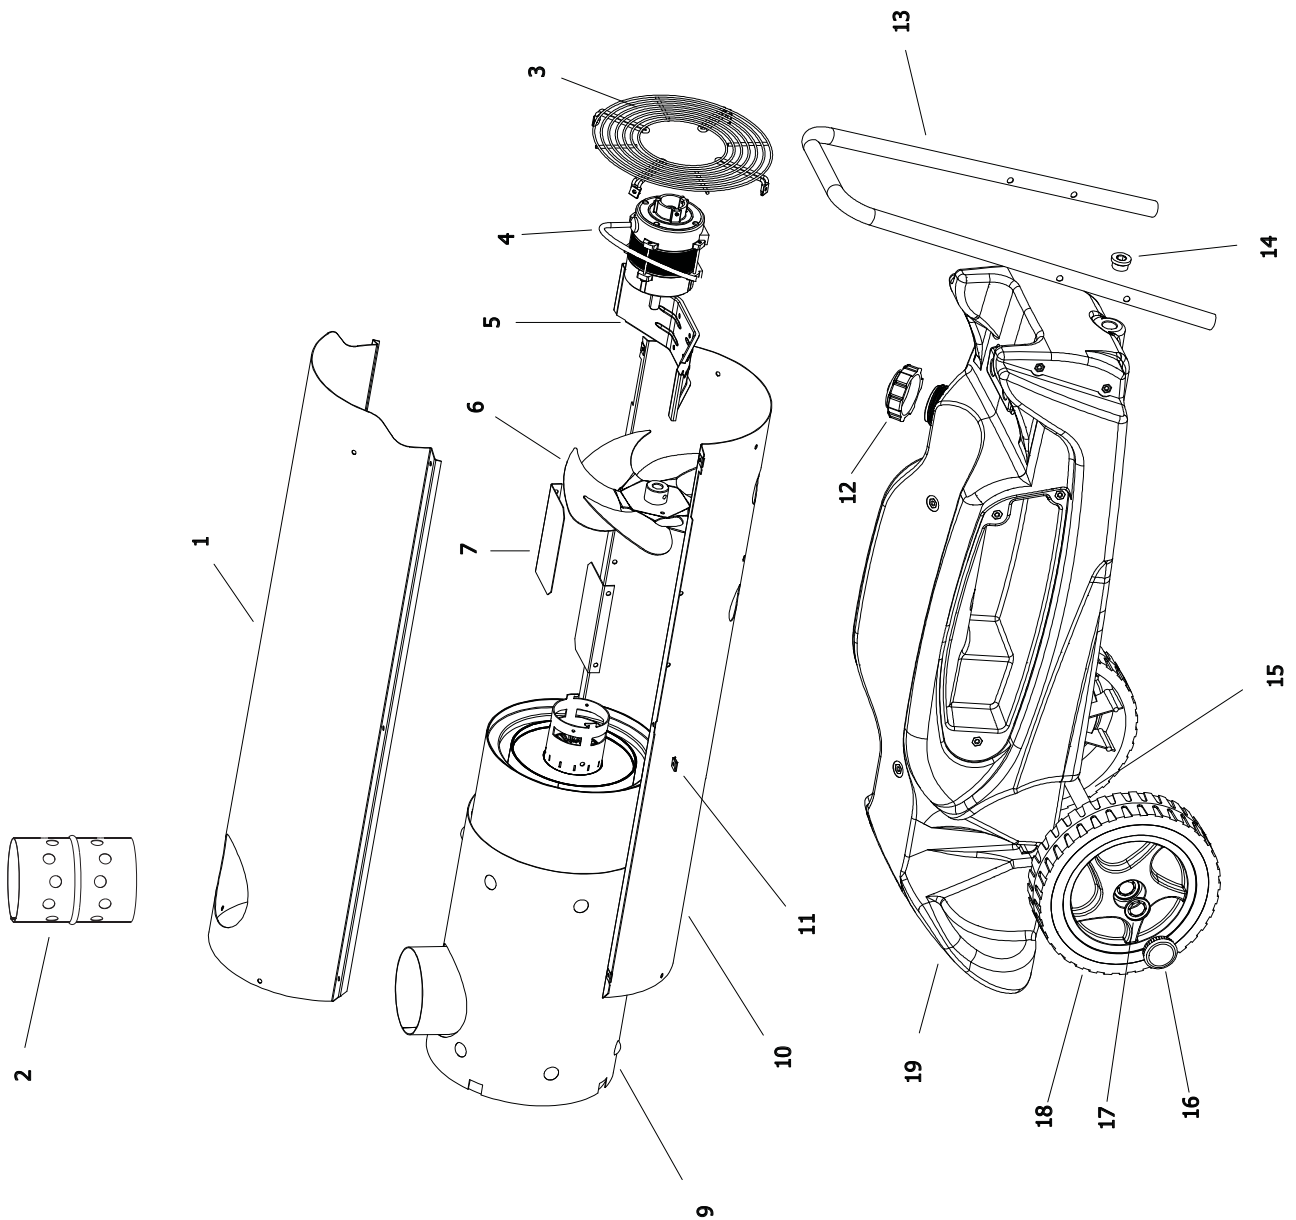

BV 69 MODEL 2012

UNIT 1

ILLUSTRATED PARTS BREAKDOWN

From Serial Number: 32800180

Edizione 2012
Rev. A

Pos.	Code NR	Description
1	4032.832	UPPER SHELL
2	4032.840	CHIMNEY
3	4032.836	GRID
4	4032.815	MOTOR
5	4032.835	MOTOR BRACKET
6	4032.814	FAN
7	4032.808	AIR FLAP
9	4033.081	COMBUSTION CHAMBER
10	4032.834	LOWER SHELL
11	4104.170	CLIP NUT
12	4032.846	FUEL TANK CAP
13	4032.811	HANDLES
14	4032.813	DRAIN PLUG
15	4032.809	AXLE
16	4111.480	WHEEL PLUG
17	4111.072	WHEEL HOLDER
18	4032.094	WHEEL
19	4033.037	TANK
20	4032.545	AIR REGULATION FLAP
21	4032.455	SCREW
22	4032.454	CAGE NUT
23	4031.536	NOZZLE
24	4110.363	SCREW
25	4110.393	WASHER
26	4033.123	BIFILAR ELECTRODE
27	4033.042	BURNER FLANGE
28	4033.022	PHOTOCELL
29	4033.187	OIL SUPPLY PIPE
30	4033.198	ELBOW
31	4032.883	LIMIT THERMOSTAT
32	4032.885	HT CABLE
33	4111.081	COUPLING
34	4032.789	PUMP

Pos.	Code NR	Description
35	4161.501	NIPPLES
36	4032.905	POWER CORD SOLENOID SPOOL
37	4032.906	FITTING 1/4"
38	4032.947	CABLE PROTECTION
39	4110.356	FUEL FILTER
40	4110.355	FUEL LINE TANK-PUMP
41	4033.038	FUEL PIPE PUMP-TANK
42	4100.541	RUBBER BUSHING
43	4110.032	FUEL LINE
44	4033.017	IGNITION CONTROL ASSEMBLY
45	4032.771	POWER LINE RFI FILTER
46	4160.639	POP RIVET WITH TERMIN. 4 WAY
47	4032.816	CAPACITOR 6,3 μ f
48	4111.153	POWER CORD
49	4032.850	FUSE (6,3X32) 15A
50	4111.038	STRAIN RELIEF
51	4032.869	ELECTR. COMPONENTS PANEL
52	4100.667	ON/OFF SWITCH
53	4032.897	ELECTR. COMPONENTS BASE
54	4110.294	WASHER