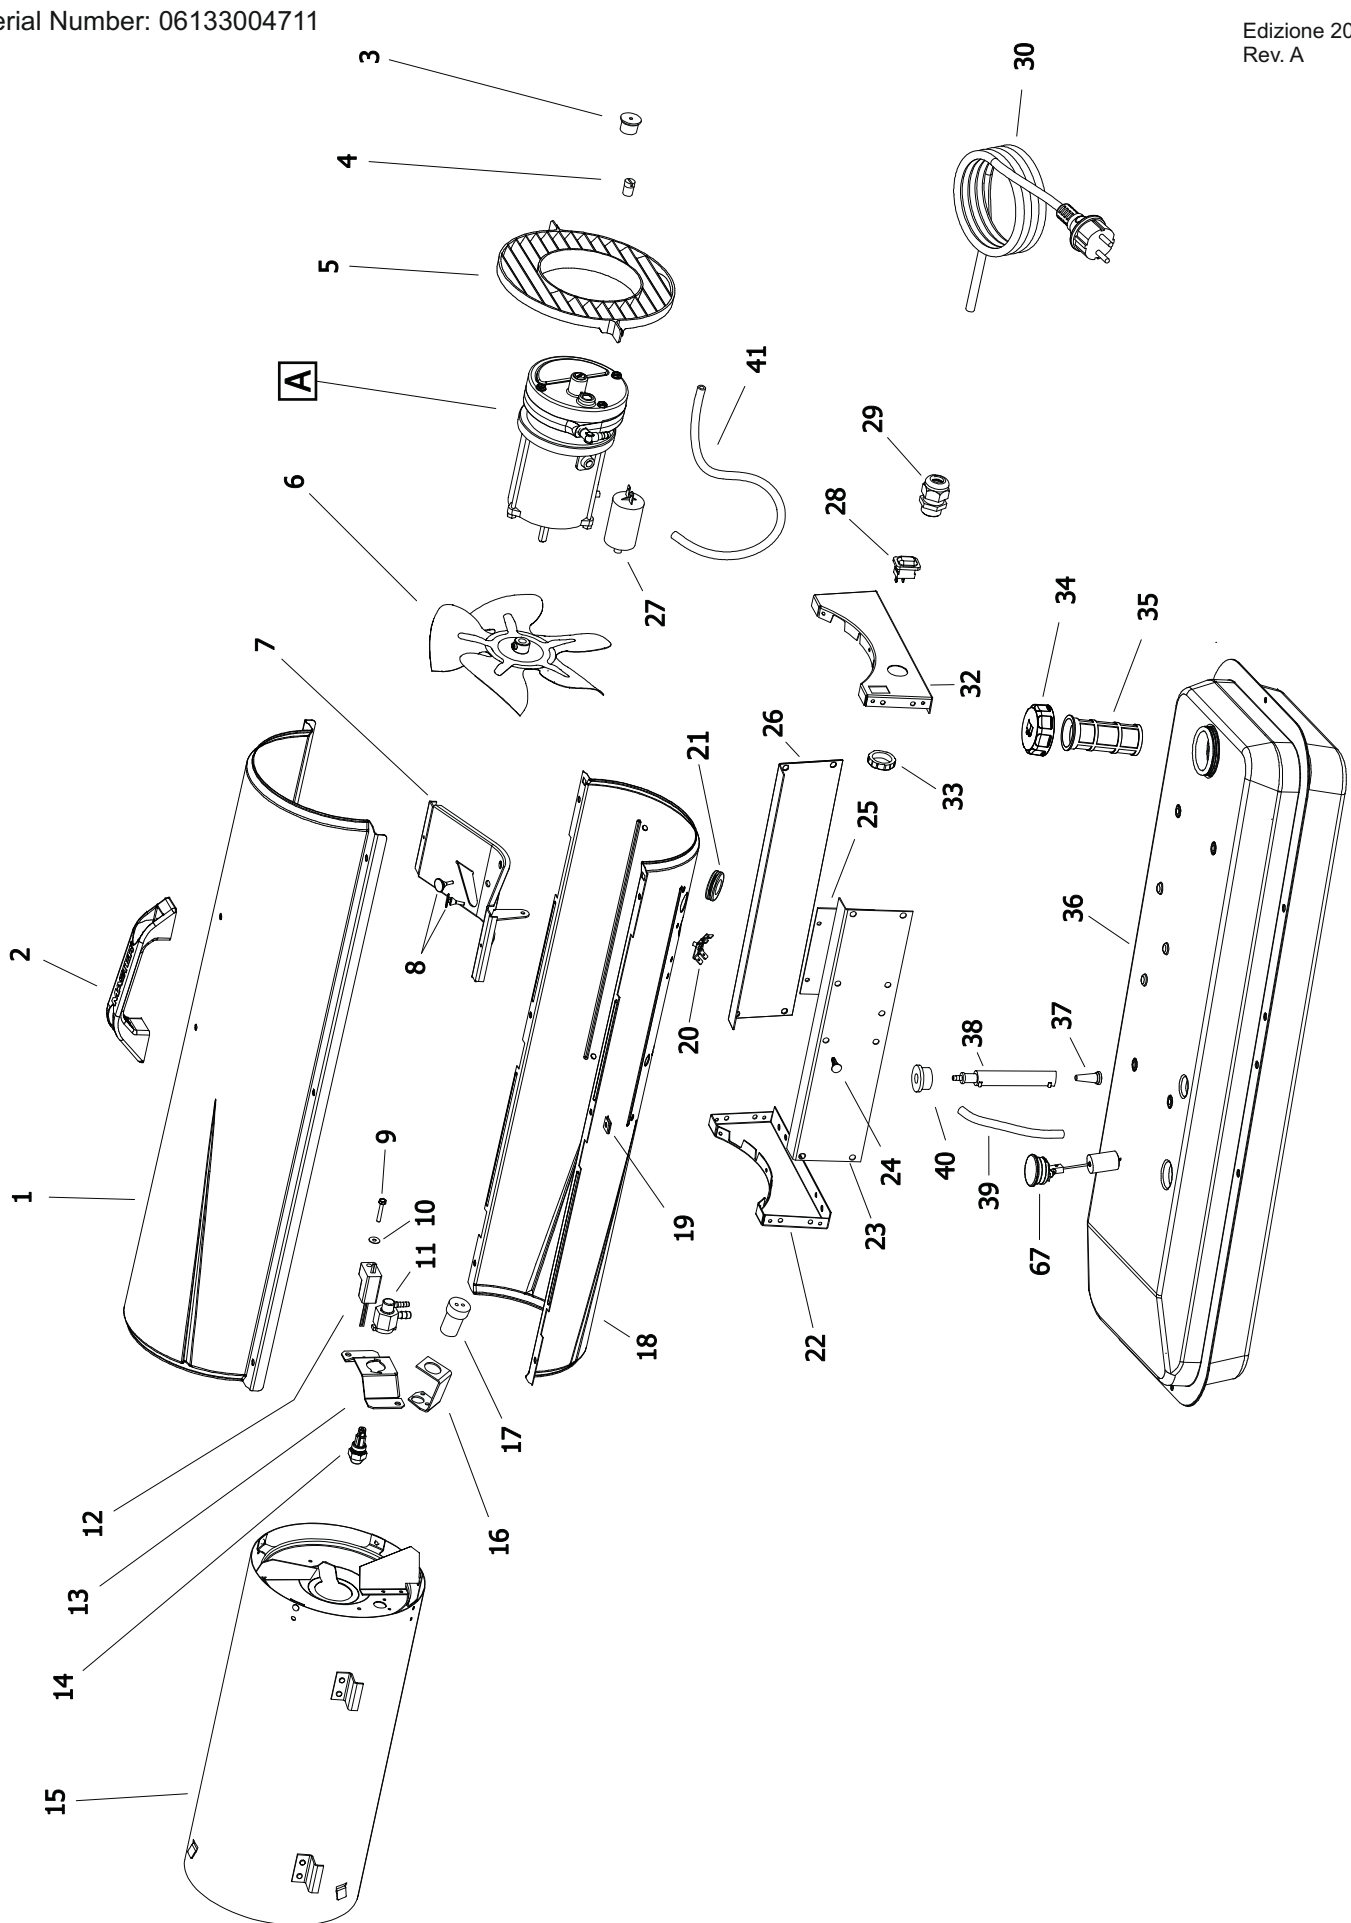

B 35 CEL MODEL 2013

UNIT 1

ILLUSTRATED PARTS BREAKDOWN

Edizione 2013
Rev. A

B 35 CEL MODEL 2013

UNIT 2

ILLUSTRATED PARTS BREAKDOWN

A

4103.925 Wheel Kit

Pos.	Code NR	Description
1	4109.808	UPPER SHELL
2	4162.934	PLASTIC HANDLE
3	4100.666	COVER CAP
4	4102.125	PRESSURE GAUGE CAP
5	4109.812	FAN GUARD
6	4100.662	FAN
7	4110.187	MOTOR BRACKET
8	4150.553	BUMPER
9	4100.669	SCREW
10	4100.660	WASHER
11	4100.663	NOZZLE ADAPTER
12	4110.132	IGNITOR
13	4100.653	NOZZLE BRACKET
14	4100.648	NOZZLE
15	4110.115	COMBUSTION CHAMBER
16	4100.657	PHOTOCELL BRACKET
17	4103.590	PHOTOCELL ASSEMBLY
18	4109.809	LOWER SHELL
19	4104.170	CLIP NUT
20	4160.639	POP RIVET
21	4160.646	CABLE PROTECTION
22	4110.113	FRONT FRAME BRACKET
23	4106.211	CONTROL BOX SIDE PANEL
24	4110.460	PC BOARD SUPPORT
25	4110.142	IGNITION CONTROL ASSEMBLY
26	4106.210	SIDE PANEL
27	4111.856	CAPACITOR 3UF
27	4110.292	CAPACITOR 2,5UF
28	4100.667	ON/OFF SWITCH
29	4150.528	STRAIN RELIEF
30	4110.451	POWER CORD
30-A	4111.811	POWER CORD NEW ZEALAND
30-B	4110.464	POWER CORD UK

Pos.	Code NR	Description
32	4110.114	REAR FRAME BRACKET
33	4100.656	LOCKNUT
34	4260.007	FUEL TANK CAP
35	4290.026	FUEL TANK FILTER
36	4110.894	FUEL TANK
37	4110.356	FUEL FILTER
38	4110.427	FUEL LINE
39	4110.032	FUEL LINE
40	4100.541	RUBBER BUSHING
41	4104.147	AIR LINE
42	4110.478	MOTOR 1/35 HP
43	4108.635	INSERT
44	4101.532	PUMP BODY
45	4108.590	PUMP BODY SCREW
46	4101.666	BLADE
47	4103.441	ROTOR
48	4100.661	BARB ELBOW
49	4109.724	PUMP END COVER
50	4109.716	LINT FILTER
51	4108.536	SCREW/LOCKWASHER 4,8x30
52	4109.708	OUTPUT FILTER
53	4109.690	INTAKE FILTER
54	4109.674	END COVER
55	4108.379	STEEL BALL
56	4108.528	SCREW/LOCKWASHER 4,8x25
57	4102.141	PRESSURE RELIEF SPRING
58	4102.133	ADJUSTING SCREW
67	4260.006	FUEL GAUGE
...	4103.925	WHEEL KIT HD B35/70